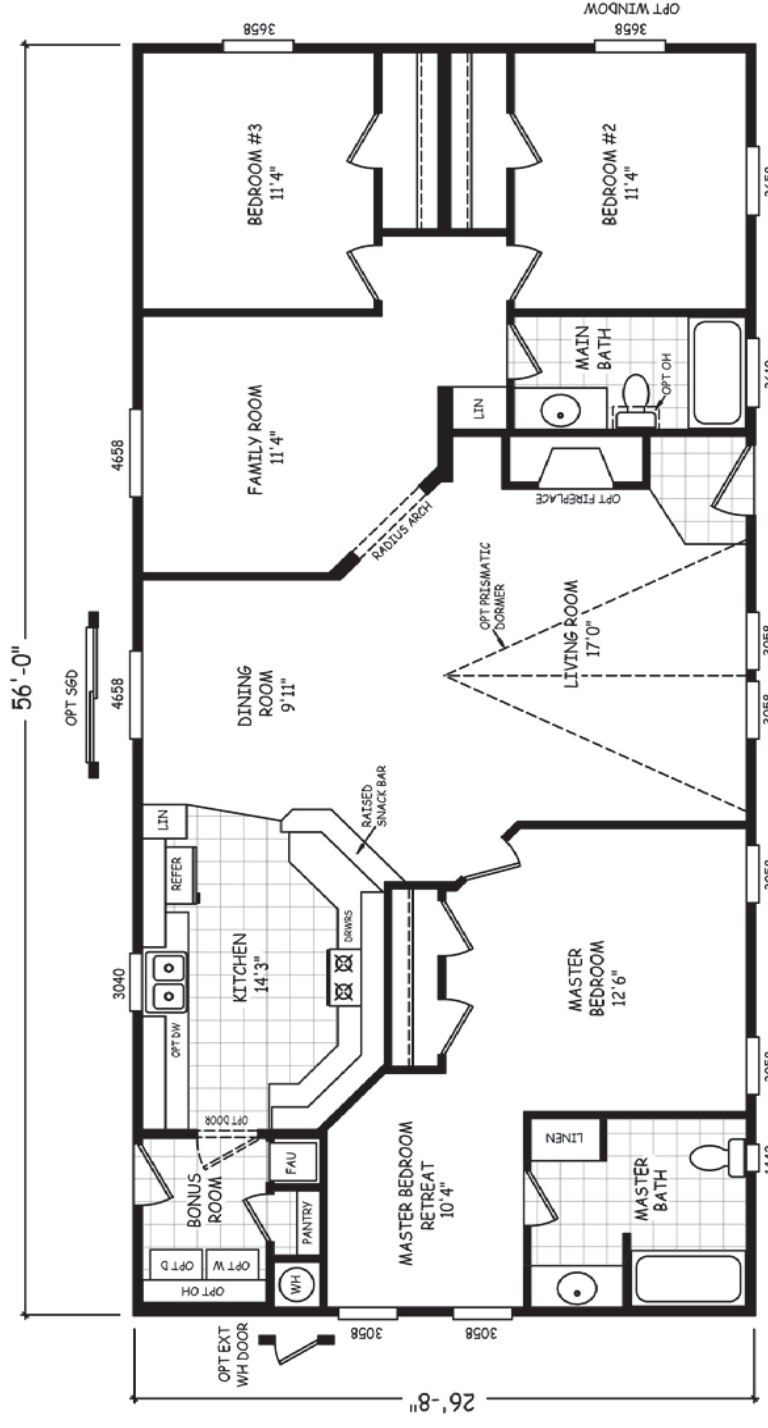

GS Series  
Model: GS28563K

3 Bedrooms | 2 Bathrooms | 1493 Square Feet

built by:

**MODEL: GS-28563K**

APPROXIMATELY 1493 SQ. FT.  
3 BEDROOM, 2 BATH

© 2016 CAVCO INDUSTRIES INC. ALL RIGHTS RESERVED