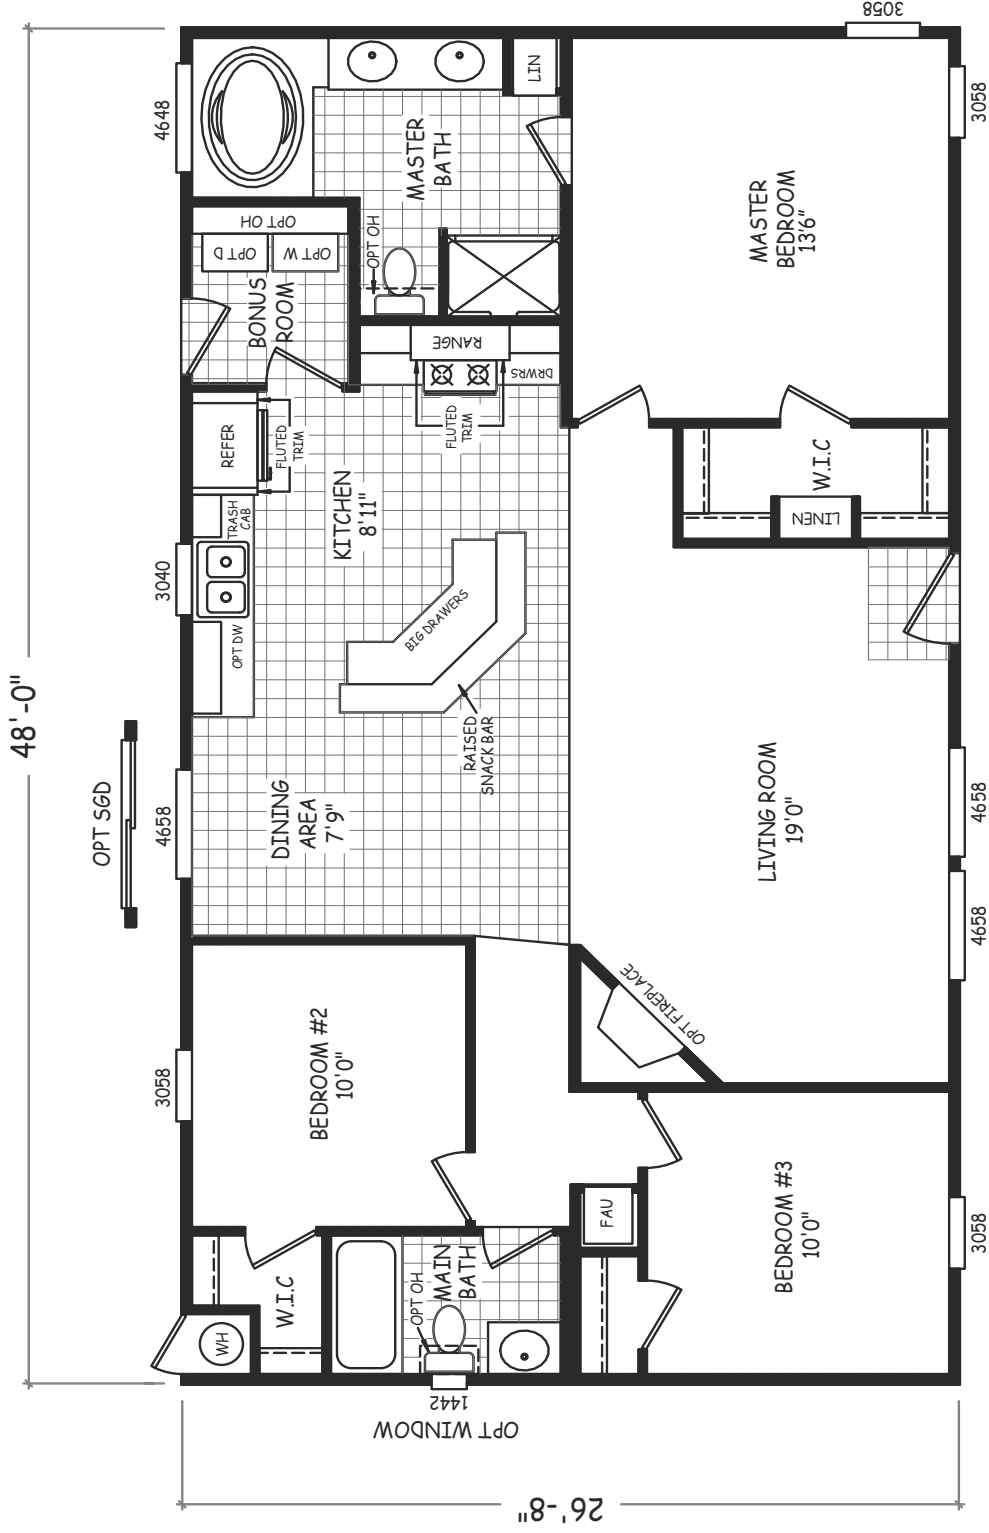

Desert Edge Series
Model: DE-28483B

3 Bedrooms | 2 Bathrooms | 1280 Square Feet

built by:

ALT MASTER BATH

MODEL: DE-28483B

APPROXIMATELY: 1280 SQ FT
3 BEDROOM, 2 BATH